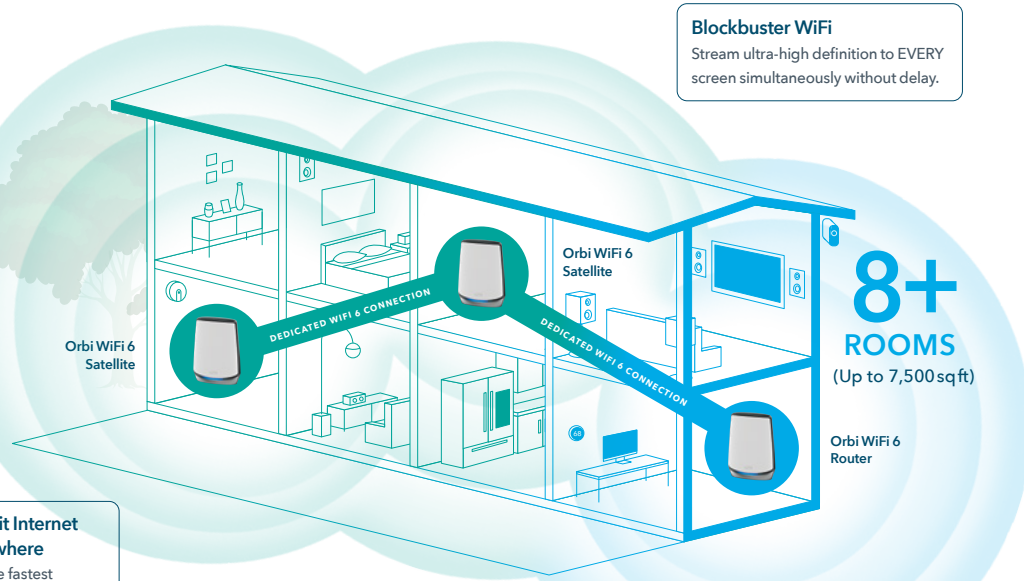

### Gigabit Speeds Where You Need Them.

Don't let your home be a maze of dead zones. Get consistent speeds everywhere with Tri-band dedicated wireless backhaul, 12 Gigabit Ethernet ports & a 2.5Gbps Internet port.

### It's Easy.

Enjoying your WiFi has never been easier. With the Orbi app, set up your WiFi, customize your settings & enjoy your new Orbi WiFi in minutes.

# House Diagram

Ultimate Smart Home Experience

**Built for Gigabit Internet Speeds Everywhere**  
 You've paid for the fastest Internet speeds, now experience it everywhere in your home.

**Performance Leadership in Mesh WiFi 6**  
 Ultra-fast connections for all your smart home, streaming, mobile & gaming needs.