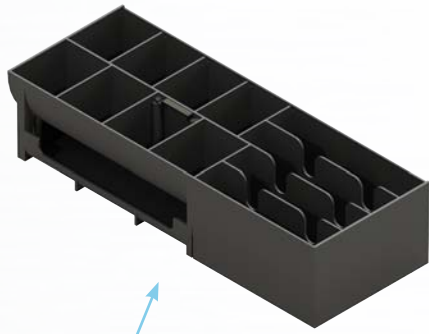

460MOD03 Flip Lid Cash Drawer

A ROBUST, HIGH CAPACITY CASH DRAWER

Acclaimed as best of breed in the industry, the 460MOD03 Flip Lid, which accepts the majority of European currencies, is a hard wearing cash drawer that delivers a low cost of ownership with its prolonged operational life.

High Capacity

The removable high volume insert can accommodate 8 coin and 4 notes with additional storage underneath the coin compartments for the busiest retail environments.

Versatile

While it is compatible with the majority of EPoS systems, it has also been designed to integrate seamlessly into the checkout lane.

Durable

Featuring a robust steel construction & steel ball bearing runners for a prolonged operational life, the hard wearing 460MOD03 Flip Lid drawer is the preferred choice for leading retailers worldwide.

Secure

The lockable lid ensures safe transportation of the insert to the back office.

INSTALL IT. FORGET IT.

20266 insert

Lockable lid for insert

460MOD03 Flip Lid Specifications:

Size:	(W x D x H, with feet) 460 x 170 x 100 mm 18.1 x 6.7 x 3.9 x inches	Insert:	4 note, 8 coin removable ABS insert
Construction:	Robust steel construction	Media:	1 media posting slot
Cycle life:	Tested to last beyond one million cycles	Currencies:	Accepts the majority of European currencies (Euro, Sterling and many others) USD\$ is not supported
Warranty	One year warranty*	Lock options:	2 function lock: Electronic open and manual open
Colour:	Black or white, powder coated with a fine, textured finish and stainless steel lid	Key options:	2 position, 800 series random lock (100 combinations) with 2 keys
Interface:	RJ11/12 Epson interface 24V with 3M adaptor cable Drawer status microswitch	Accessories:	Lockable lid for insert
Fixing:	Bolt down facility in base	Regulatory compliance:	This cash drawer carries the CE and WEEE logos