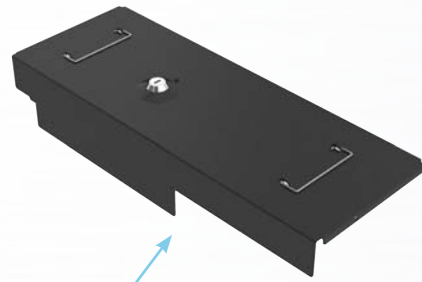

460MOD03 Flip Lid Cash Drawer

A ROBUST, HIGH CAPACITY CASH DRAWER

Acclaimed as best of breed in the industry, the 460MOD03 Flip Lid, which accepts the majority of European currencies, is a hard wearing cash drawer that delivers a low cost of ownership with its prolonged operational life.

High Capacity

The removable high volume insert can accommodate 8 coin and 4 notes with additional storage underneath the coin compartments for the busiest retail environments.

Versatile

While it is compatible with the majority of EPoS systems, it has also been designed to integrate seamlessly into the checkout lane.

Secure

The lockable lid ensures safe transportation of the insert to the back office.

INSTALL IT. FORGET IT.

20266 insert

Lockable lid for insert

460MOD03 Flip Lid Specifications:

Size:	(W x D x H, with feet) 460 x 170 x 100 mm 18.1 x 6.7 x 3.9 x inches	Insert:	4 note, 8 coin removable ABS insert
Construction:	Robust steel construction	Media:	1 media posting slot
Cycle life:	Tested to last beyond one million cycles	Currencies:	Accepts the majority of European currencies (Euro, Sterling and many others) USD\$ is not supported
Warranty	One year warranty*	Lock options:	2 function lock: Electronic open and manual open
Colour:	Black or white, powder coated with a fine, textured finish and stainless steel lid	Key options:	2 position, 800 series random lock (100 combinations) with 2 keys
Interface:	RJ11/12 Epson interface 24V with 3M adaptor cable Drawer status microswitch	Accessories:	Lockable lid for insert
Fixing:	Bolt down facility in base	Regulatory compliance:	This cash drawer carries the CE and WEEE logos

460MOD03 Flip Lid Cash Drawer Part Numbers:

Part Numbers:

460MOD03-0597 / MOD237A-BL4617
460MOD03-0606 / MOD237A-WH4617
20266PAC
90189PAC-0001

Description:

Cash Drawer - Black
Cash Drawer - White
Insert
Lockable lid for insert