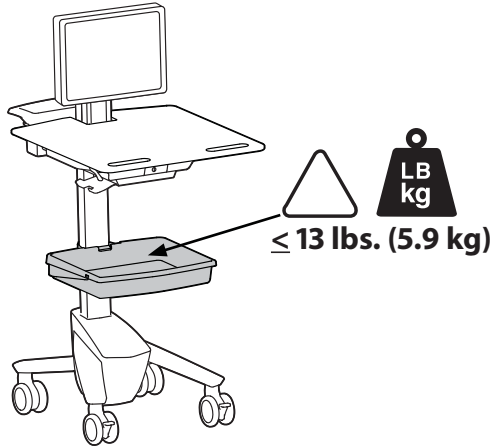

## SV Tray Accessory

© 2017 Ergotron, Inc. rev. 10/31/2017 DIM-SVTrayAccessory **Content is subject to change without notification**

**Americas Sales and Corporate Headquarters**

St. Paul, MN USA  
(800) 888-8458  
+1-651-681-7600  
www.ergotron.com  
sales@ergotron.com