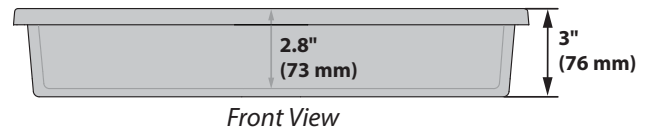

## SV Tray Accessory

© 2017 Ergotron, Inc. rev. 10/31/2017 DIM-SVTrayAccessory **Content is subject to change without notification**

**Americas Sales and Corporate Headquarters**

St. Paul, MN USA  
(800) 888-8458  
+1-651-681-7600  
www.ergotron.com  
sales@ergotron.com