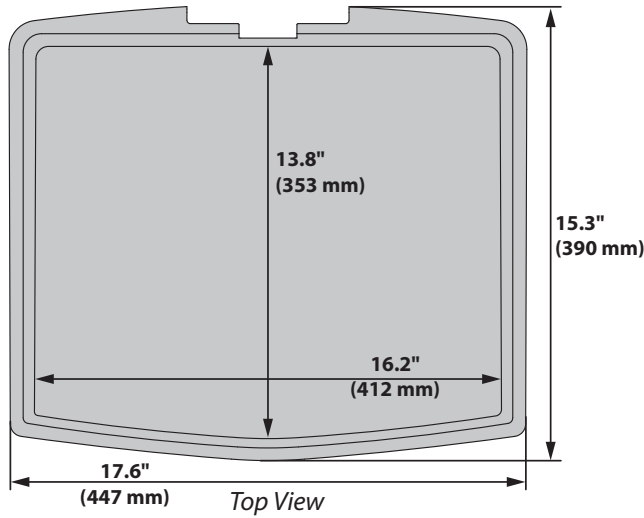

## SV Tray Accessory

© 2017 Ergotron, Inc. rev. 10/31/2017 DIM-SVTrayAccessory **Content is subject to change without notification**

**Americas Sales and Corporate Headquarters**

St. Paul, MN USA  
(800) 888-8458  
+1-651-681-7600  
www.ergotron.com  
sales@ergotron.com