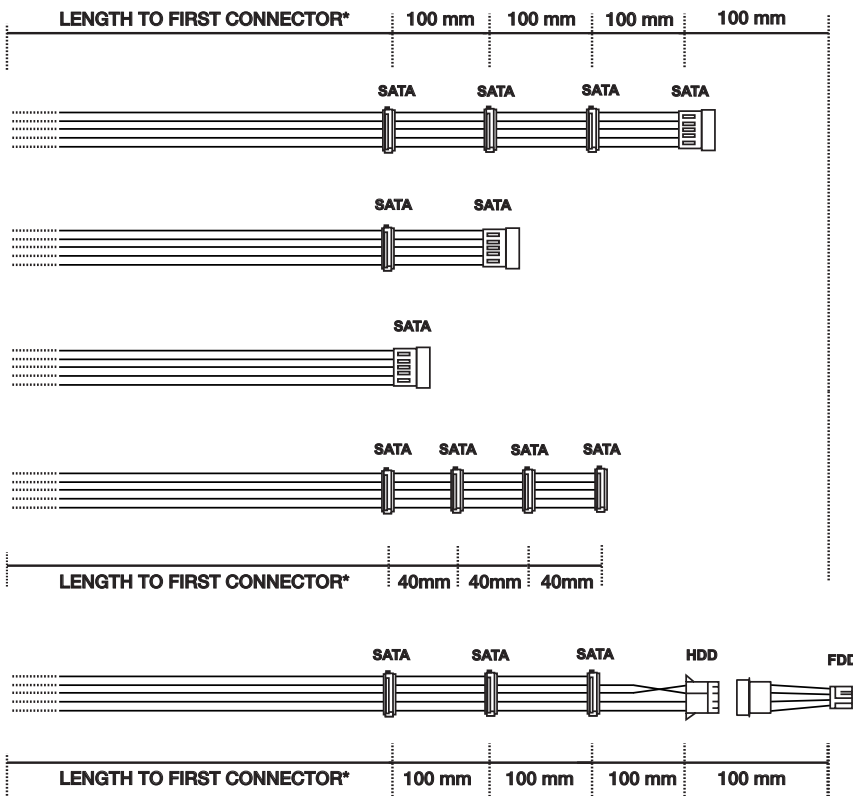

High quality, premium function, and flat out good looks come together in our line of premium Power Cables, intended for use with your high capacity be quiet! cable management power supply. These sleeved beauties in black are available in 8 S-ATA models and 2 All-in-One models for maximum convenience and compatibility with all tower sizes, and come with a 3 year warranty. Mix and match lengths and connector arrays to achieve the perfect combination of stylish good looks, improved cooling airflow, and peripheral device support.

Premium sleeved Power Cables add a touch of elegance and a lot of convenience to your PC. Now every day is your PC's best day.

Technical Data »	
Individually sleeved cables	✓
Colour of sleeving	black
Colour of cables/connectors	black
Safety certification	RoHS
Compatible with PSU series up from	Dark Power Pro P8, Straight Power E9, Pure Power L8, Power Zone

# POWER CABLE

Model Specifications »

Art. No.	Total Length	*Length To First Connector
CS-3640 CS-6940	600mm 900mm	300mm 600mm
CS-3420 CS-6740	400mm 800mm	300mm 600mm
CS-3310 CS-6610	300mm 600mm	300mm 600mm
CS-3440 CS-6740	420mm 720mm	300mm 600mm
CM-30750 CM-61050	700mm 1000mm	300mm 600mm